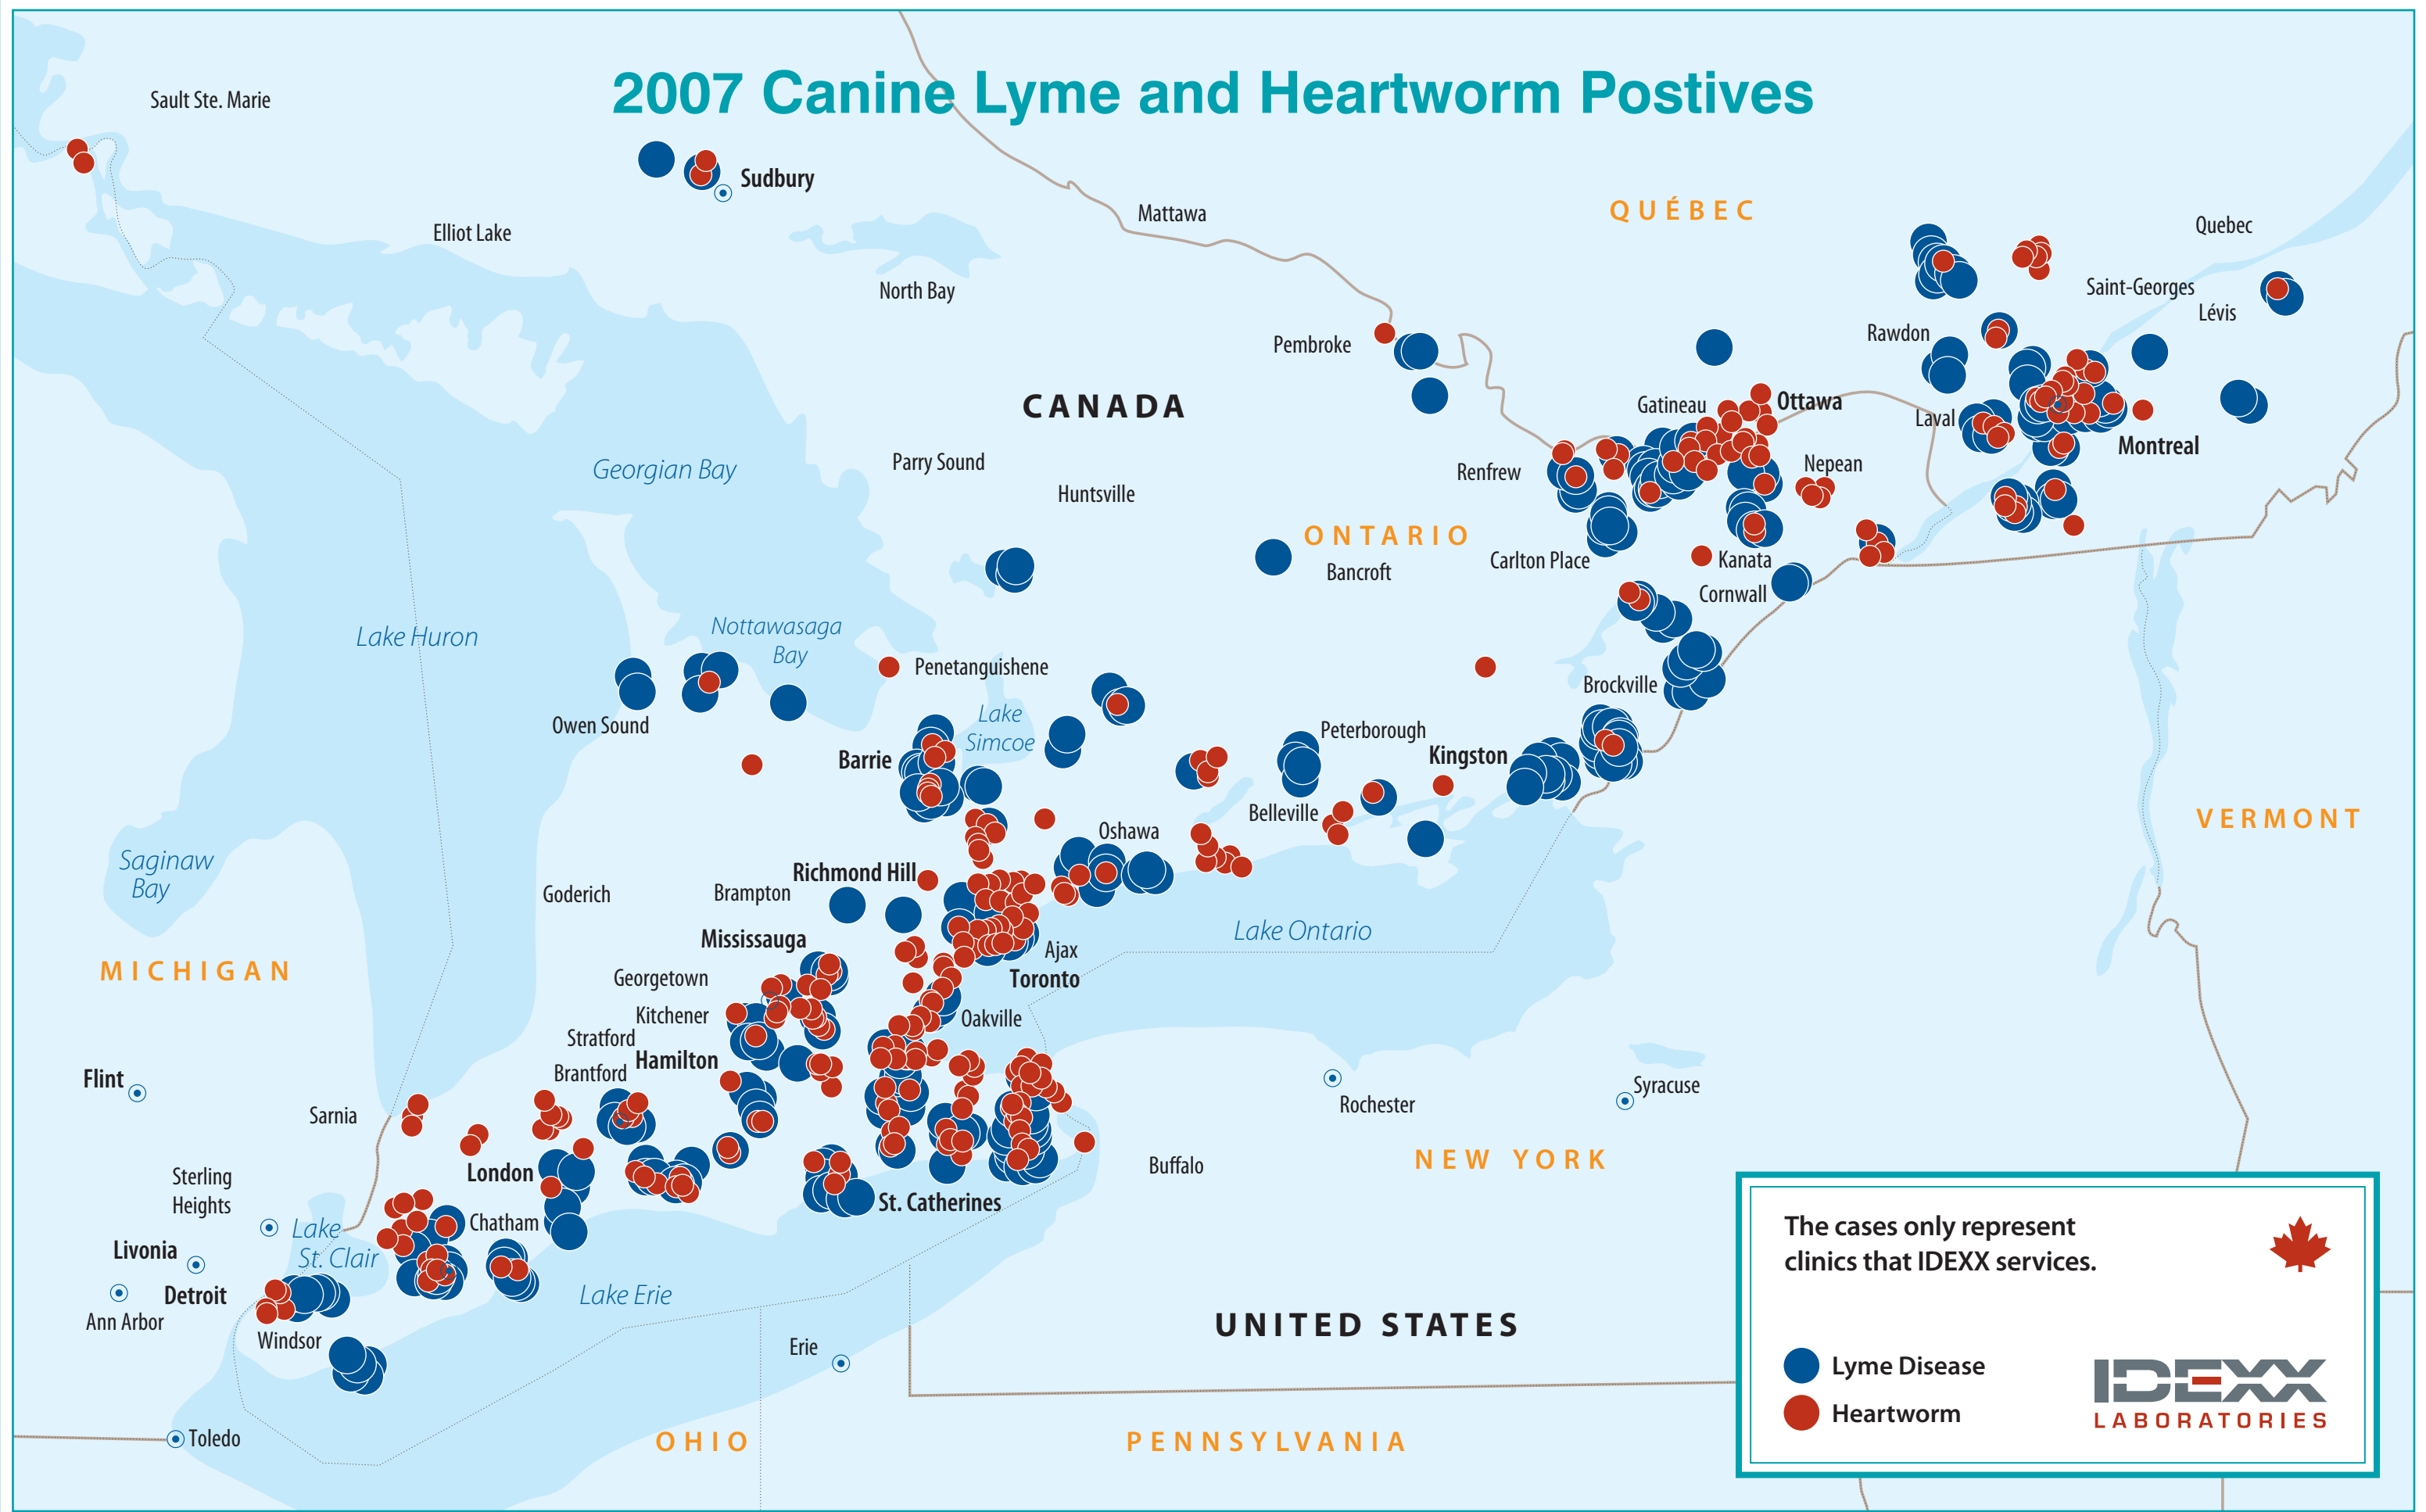

2007 Canine Lyme and Heartworm Postives

The cases only represent clinics that IDEXX services.

- Lyme Disease
- Heartworm